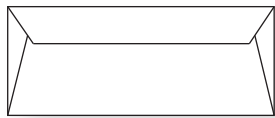

vertical tri-fold

6 7/8" x 3 1/2"  
scored at 2 3/8" and 4 3/4"

horizontal tri-fold

10 1/4" x 2 3/8"  
scored at 3 1/2" and 7"

A1  
(4bar)

both terms refer to the same size

3 1/2" x 4 7/8"

3 1/2" x 4 7/8"

9" x 6 1/4"  
scored at 4 1/2"

A7

5 1/4" x 7 1/4"

5" x 7"

10" x 7"  
scored at 5"

\*Seed Packet Envelope Die cut available in the Damask Love Etsy Shop. Original die available via Papertrey Ink

ENVELOPE

FLAT CARD

FOLDED CARDS

A8

5 1/2" x 8 1/8"

5 1/4" x 7 7/8"

10 1/2" x 7 7/8"  
scored at 5 1/4"

A9

5 3/4" x 8 3/4"

5 1/2" x 8 1/2"

11" x 8 1/2"  
scored at 5 1/2"

#10

4 1/8" x 9 1/2"

3 7/8" x 9 1/4"

7 3/4" x 9 1/4"  
scored at 3 7/8"

vertical tri-fold

11 3/8" x 9 1/4"  
scored at 3 7/8" and 7 3/4"

these measurements also apply for #10 top fold envelopes