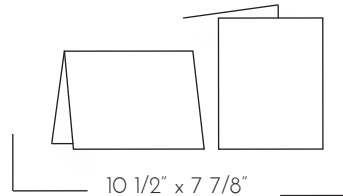

vertical tri-fold

6 7/8" x 3 1/2"  
scored at 2 3/8" and 4 3/4"

horizontal tri-fold

10 1/4" x 2 3/8"  
scored at 3 1/2" and 7"

A1  
(4bar)

both terms refer to the same size

3 1/2" x 4 7/8"

3 1/2" x 4 7/8"

9" x 6 1/4"  
scored at 4 1/2"

A7

5 1/4" x 7 1/4"

5" x 7"

10" x 7"  
scored at 5"

\*Seed Packet Envelope Die cut available in the Damask Love Etsy Shop. Original die available via Papertrey Ink

ENVELOPE

FLAT CARD

FOLDED CARDS

A8

5 1/2" x 8 1/8"

5 1/4" x 7 7/8"

10 1/2" x 7 7/8"  
scored at 5 1/4"

A9

5 3/4" x 8 3/4"

5 1/2" x 8 1/2"

11" x 8 1/2"  
scored at 5 1/2"

#10

4 1/8" x 9 1/2"

3 7/8" x 9 1/4"

7 3/4" x 9 1/4"  
scored at 3 7/8"

vertical tri-fold

11 3/8" x 9 1/4"  
scored at 3 7/8" and 7 3/4"

these measurements also apply for #10 top fold envelopes