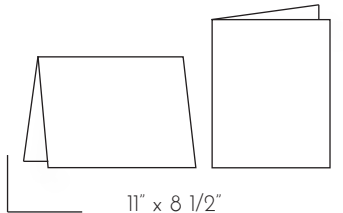

vertical tri-fold

6 7/8" x 3 1/2"  
scored at 2 3/8" and 4 3/4"

horizontal tri-fold

10 1/4" x 2 3/8"  
scored at 3 1/2" and 7"

A1  
(4bar)

both terms refer to the same size

3 1/2" x 4 7/8"

3 1/2" x 4 7/8"

9" x 6 1/4"  
scored at 4 1/2"

A7

5 1/4" x 7 1/4"

5" x 7"

10" x 7"  
scored at 5"

\*Seed Packet Envelope Die cut available in the Damask Love Etsy Shop. Original die available via Papertrey Ink

ENVELOPE

FLAT CARD

FOLDED CARDS

A8

5 1/2" x 8 1/8"

5 1/4" x 7 7/8"

10 1/2" x 7 7/8"  
scored at 5 1/4"

A9

5 3/4" x 8 3/4"

5 1/2" x 8 1/2"

11" x 8 1/2"  
scored at 5 1/2"

#10

4 1/8" x 9 1/2"

3 7/8" x 9 1/4"

7 3/4" x 9 1/4"  
scored at 3 7/8"

vertical tri-fold

11 3/8" x 9 1/4"  
scored at 3 7/8" and 7 3/4"

these measurements also apply for #10 top fold envelopes